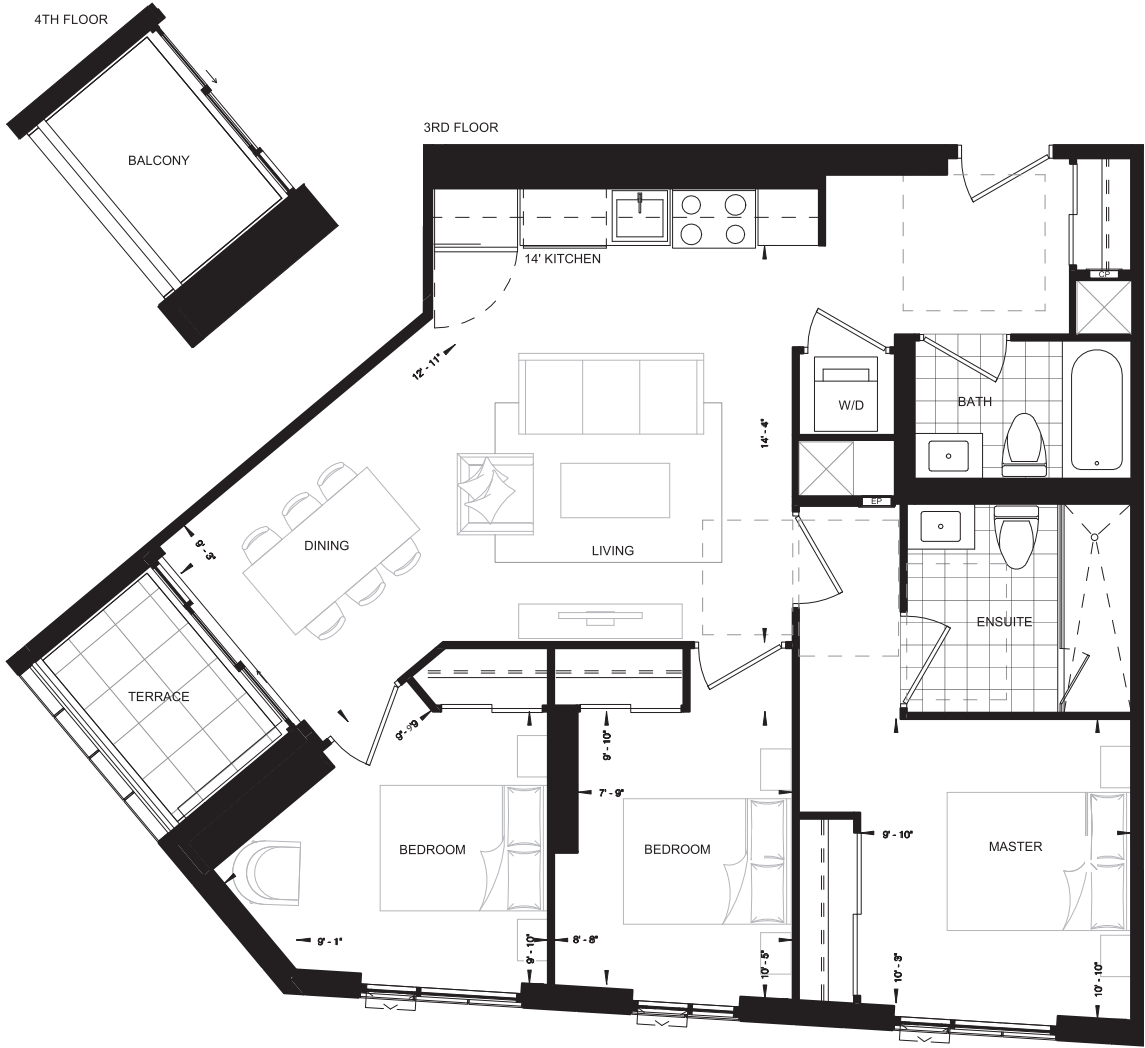

ABEJA DISTRICT
TOWER I • PODIUM SUITES